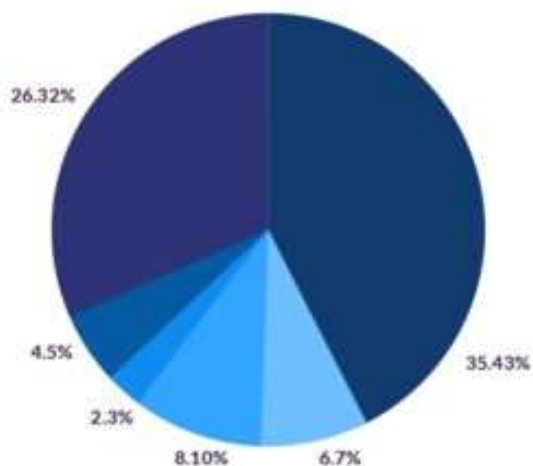

Placement Report

BATCH
21-23

QUALIFICATION

- BCOM
- BSC
- BTECH
- BA
- BCA
- BBA